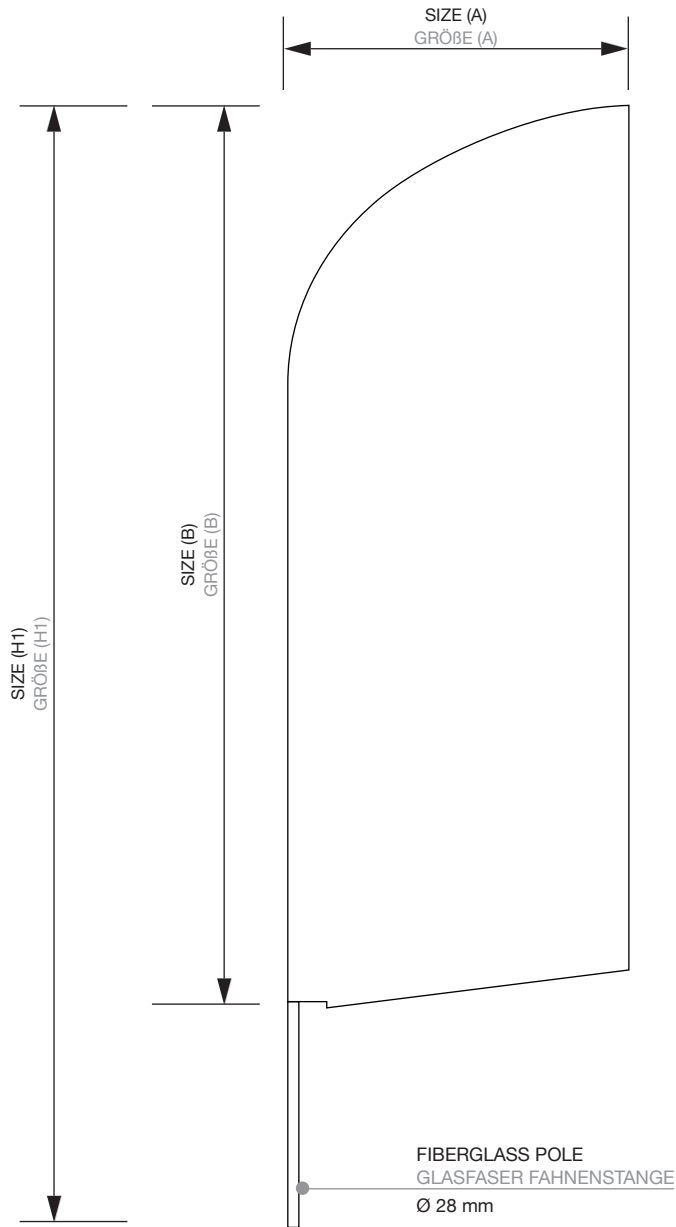

BEACH FLAG ALU WIND

Flags | Beach Flags

BASES
BASEN